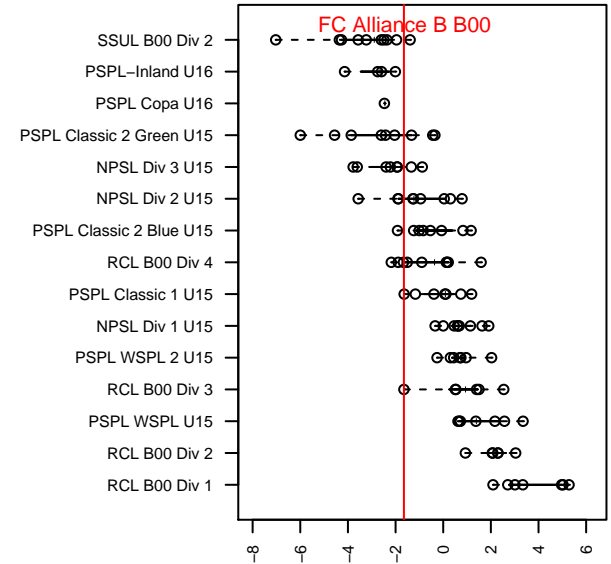

FC Alliance B B00

FC Alliance
 Woodinville, WA
 B00 total strength=1084
 attack=3.84 defense=1.87
 fall league = RCL B00 Div 3
 notes= White

alt names used:
 FC ALLIANCE B00 B (WA)
 FC Alliance B00 B
 FC ALLIANCE B00 B (WA)
 FC ALLIANCE B00 B (WA)
 FC Alliance B00 B

Venues played:
 2015 Nike Crossfire Challenge Gold Group U15
 2015 WA Rush Cup B15 Silver U15
 2015 REDAPT Cup Silver U15
 2015 RCL B00 Div 3
 2015 WYS Presidents Cup B00 Division 2

FC Alliance B B00
 Dots are actual minus expected GF (blue circles) and GA (red triangles).
 Blue line is smoothed change in attack strength. Red is smoothed change in defense strength.

**attack and defense variance (black dot)
relative to other teams
and top 10 in region**

**attack and defense rating
relative to others at age
and all opponents in last 13 months**

Performance relative to 13 month average