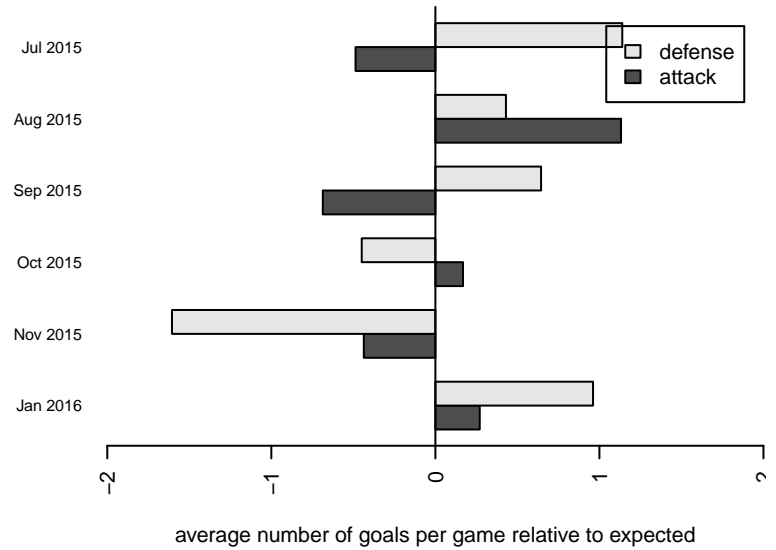

Performance relative to 13 month average