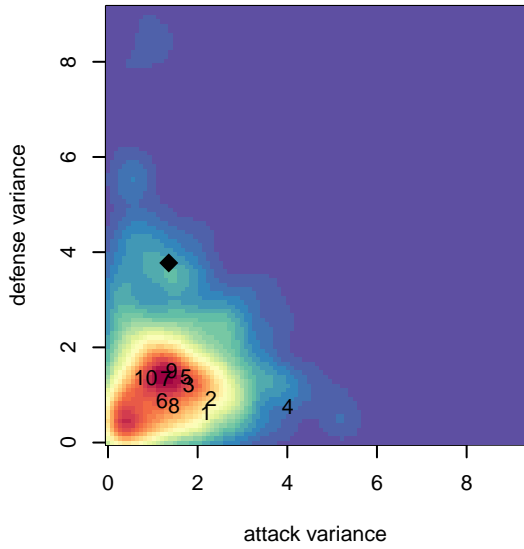

FC Alliance B B00

FC Alliance
 Woodinville, WA
 B00 total strength=1084
 attack=3.84 defense=1.87
 fall league = RCL B00 Div 3
 notes= White

alt names used:
 FC ALLIANCE B00 B (WA)
 FC Alliance B00 B
 FC ALLIANCE B00 B (WA)
 FC ALLIANCE B00 B (WA)
 FC Alliance B00 B

Venues played:
 2015 Nike Crossfire Challenge Gold Group U15
 2015 WA Rush Cup B15 Silver U15
 2015 REDAPT Cup Silver U15
 2015 RCL B00 Div 3
 2015 WYS Presidents Cup B00 Division 2

FC Alliance B B00
 Dots are actual minus expected GF (blue circles) and GA (red triangles).
 Blue line is smoothed change in attack strength. Red is smoothed change in defense strength.

**attack and defense variance (black dot)
relative to other teams
and top 10 in region**

**attack and defense rating
relative to others at age
and all opponents in last 13 months**

Performance relative to 13 month average