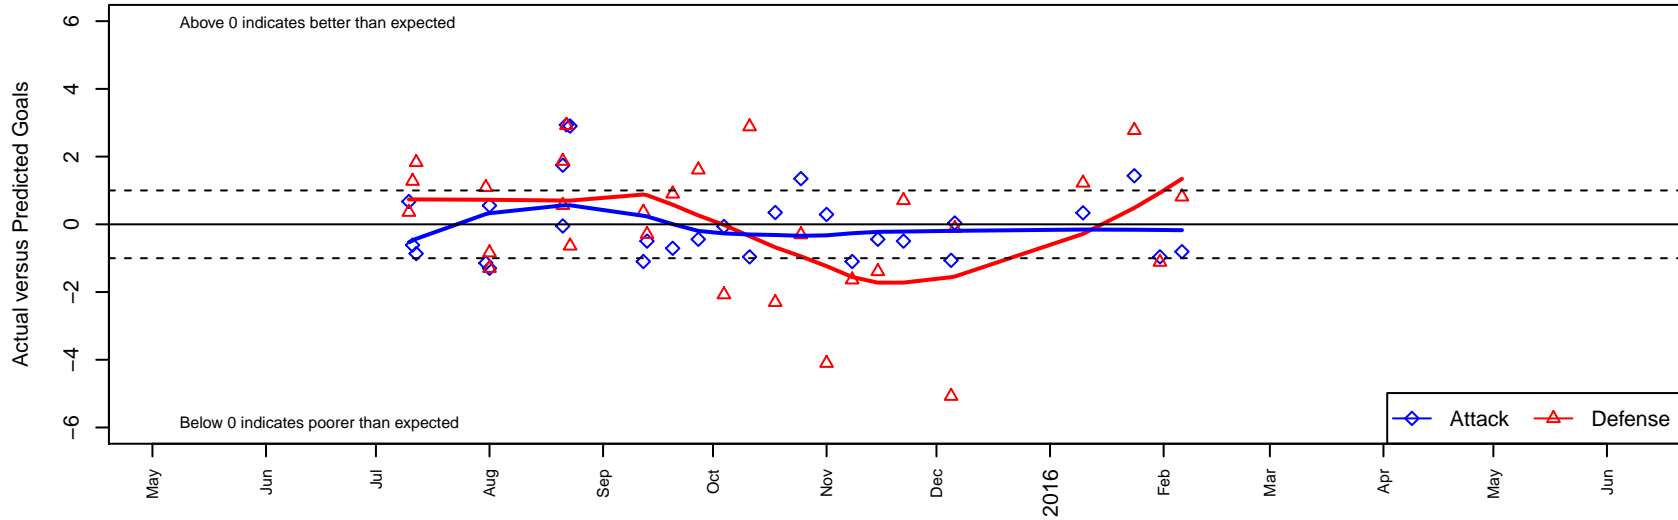

FC Alliance B B00

FC Alliance
 Woodinville, WA
 B00 total strength=1084
 attack=3.84 defense=1.87
 fall league = RCL B00 Div 3
 notes= White

alt names used:
 FC ALLIANCE B00 B (WA)
 FC Alliance B00 B
 FC ALLIANCE B00 B (WA)
 FC ALLIANCE B00 B (WA)
 FC Alliance B00 B

Venues played:
 2015 Nike Crossfire Challenge Gold Group U15
 2015 WA Rush Cup B15 Silver U15
 2015 REDAPT Cup Silver U15
 2015 RCL B00 Div 3
 2015 WYS Presidents Cup B00 Division 2

FC Alliance B B00
 Dots are actual minus expected GF (blue circles) and GA (red triangles).
 Blue line is smoothed change in attack strength. Red is smoothed change in defense strength.

**attack and defense variance (black dot)
relative to other teams
and top 10 in region**

**attack and defense rating
relative to others at age
and all opponents in last 13 months**

Performance relative to 13 month average