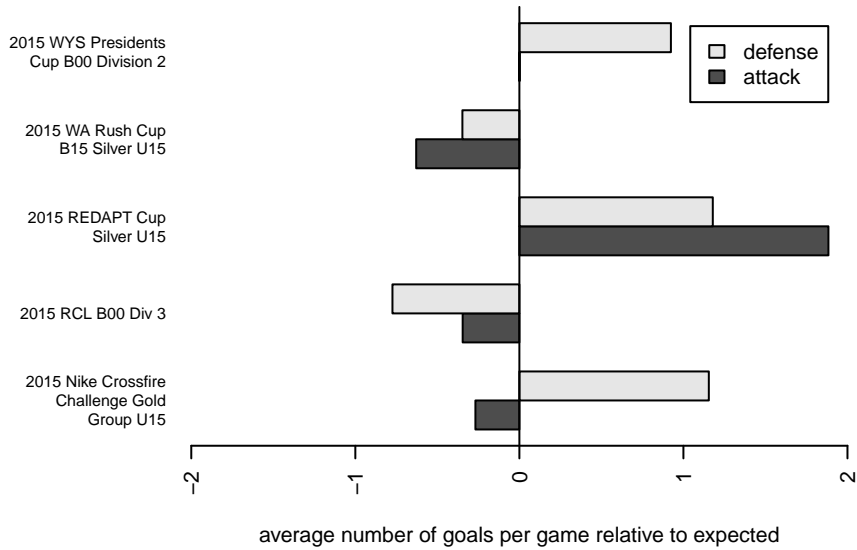

FC Alliance B B00

FC Alliance
 Woodinville, WA
 B00 total strength=1084
 attack=3.84 defense=1.87
 fall league = RCL B00 Div 3
 notes= White

alt names used:
 FC ALLIANCE B00 B (WA)
 FC Alliance B00 B
 FC ALLIANCE B00 B (WA)
 FC ALLIANCE B00 B (WA)
 FC Alliance B00 B

Venues played:
 2015 Nike Crossfire Challenge Gold Group U15
 2015 WA Rush Cup B15 Silver U15
 2015 REDAPT Cup Silver U15
 2015 RCL B00 Div 3
 2015 WYS Presidents Cup B00 Division 2

FC Alliance B B00
 Dots are actual minus expected GF (blue circles) and GA (red triangles).
 Blue line is smoothed change in attack strength. Red is smoothed change in defense strength.

**attack and defense variance (black dot)
relative to other teams
and top 10 in region**

**attack and defense rating
relative to others at age
and all opponents in last 13 months**

Performance relative to 13 month average